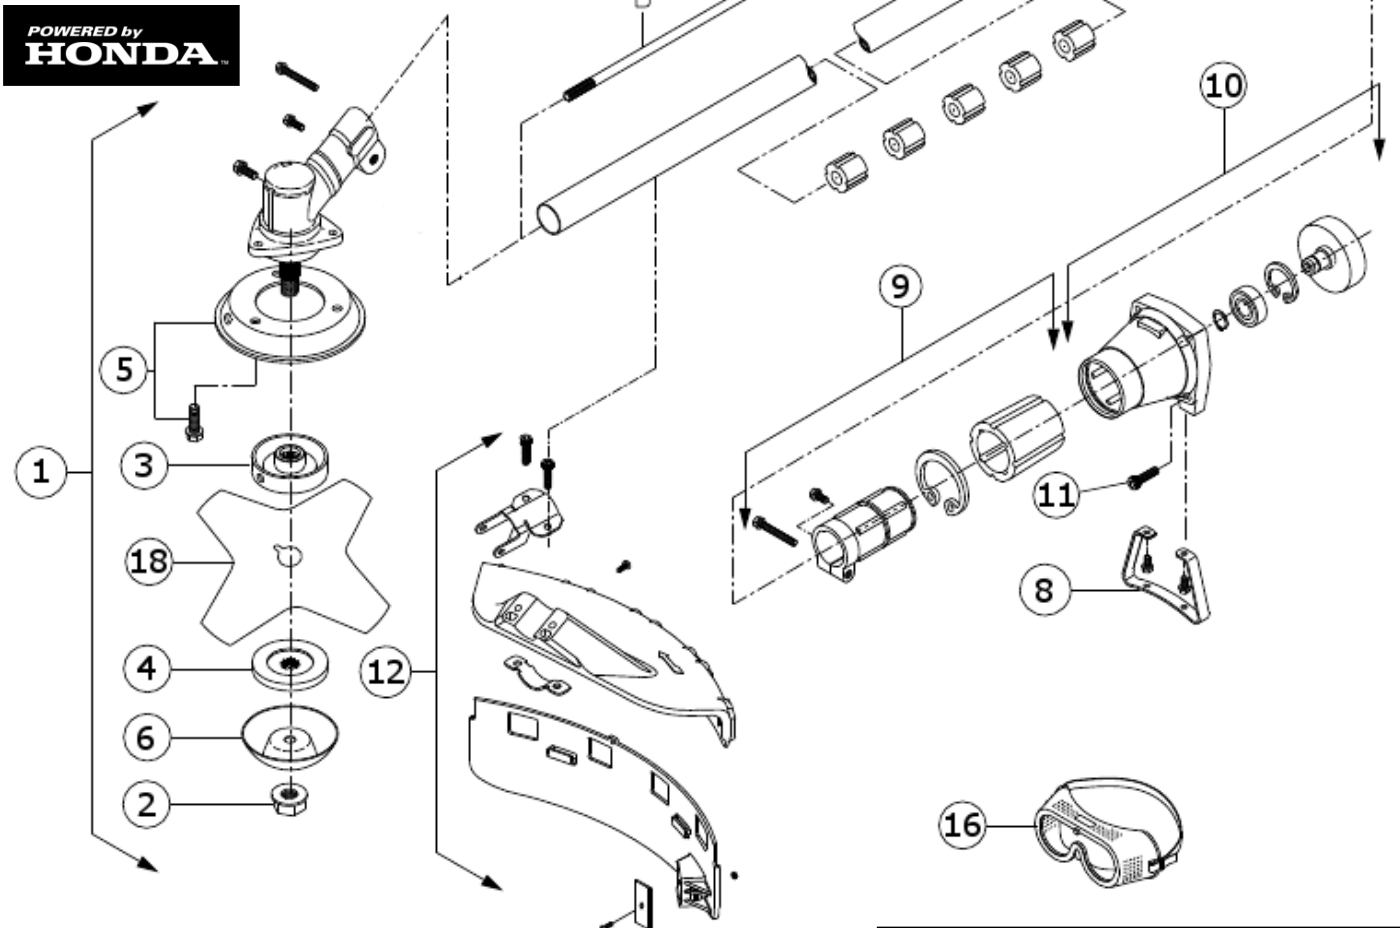

No	Part No.	Description
1	PS26-0104	Gear case ass'y (Nos. 2-6)
2	PS10-0204	Blade locking nut 10mm L/H
3	PS26-0304	Blade clamping lower washer 'B'
4	PS26-0404	Blade clamping upper washer 'A'
5	PS26-0504	Gear case grass cover, inc. fixing screws
6	PSB-1804	Flange nut guard, 10mm
7	BTHD1	BesserTrim Professional head ass'y
8	PSS-0804	Brushcutter stand, inc. fixing screws
9	PS26-0904	Anti-vibe boss ass'y, inc. rubber and circlips
10	PS26-1004	Anti-vibe clutch housing ass'y, inc. drum and bearings
11	PSB-1104	Shaft / engine fixing socket bolts
12	PS26-1204	Safety guard ass'y, inc. detachable skirt
13	-	-
14	PSS-1104J	Anti-vibe 'J' type loop handle kit
15	PSS-1504GX	Throttle lever ass'y (suitable for Honda GX25 engine)
16	PSG-1604	Safety goggles
17	-	-
18	PSPB4T-1804	4-tooth 230mm plastic blade
19	PS28-1904	Full 'U' type shoulder harness ass'y
20	PS260S-GX	PS260S brushcutter 26mm shaft kit with loop handle (suitable for Honda GX25 engine) (Nos. 1-19)

Representation only - not to scale